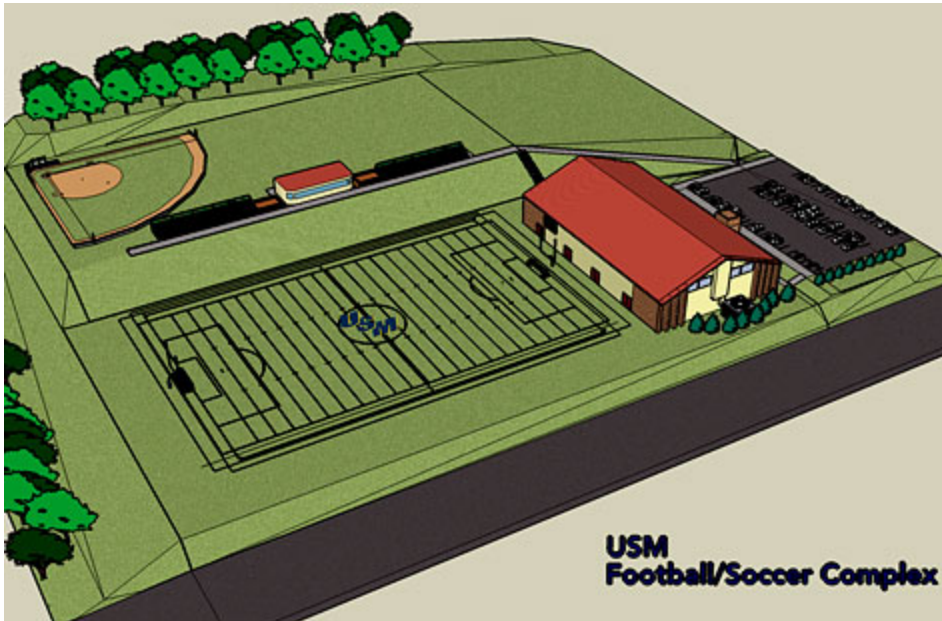

June 25, 2008

Saint Mary Spires Football to Play at Home Field for First Time in Team History

Artist rendering of the new USM Football/Soccer Complex

New USM Football/Soccer Complex to Be Completed this Fall

The college sports experience at the University of Saint Mary is about to get a lot more convenient and more enjoyable for Spire fans and athletes. The University of Saint Mary has announced plans to build a new football/soccer complex at the main campus in Leavenworth, Kan. Construction is scheduled to be complete in time for the men's and women's soccer alumni exhibition games on Saturday, Aug. 23, 2008.

USM will build the complex north of McGilley Field House on the northwest side of campus, along Hughes Road. The project will utilize an existing incline to incorporate bleacher-style seats for 1,000 fans, two patios, goalposts, a new scoreboard, a climate controlled press box with seven rooms, and sidewalks from the parking lot to the bleacher section that are wheelchair accessible. The location will allow USM to use existing locker rooms in McGilley. McGilley Field House, which opened in the summer of 2004, was the last major construction project on campus.